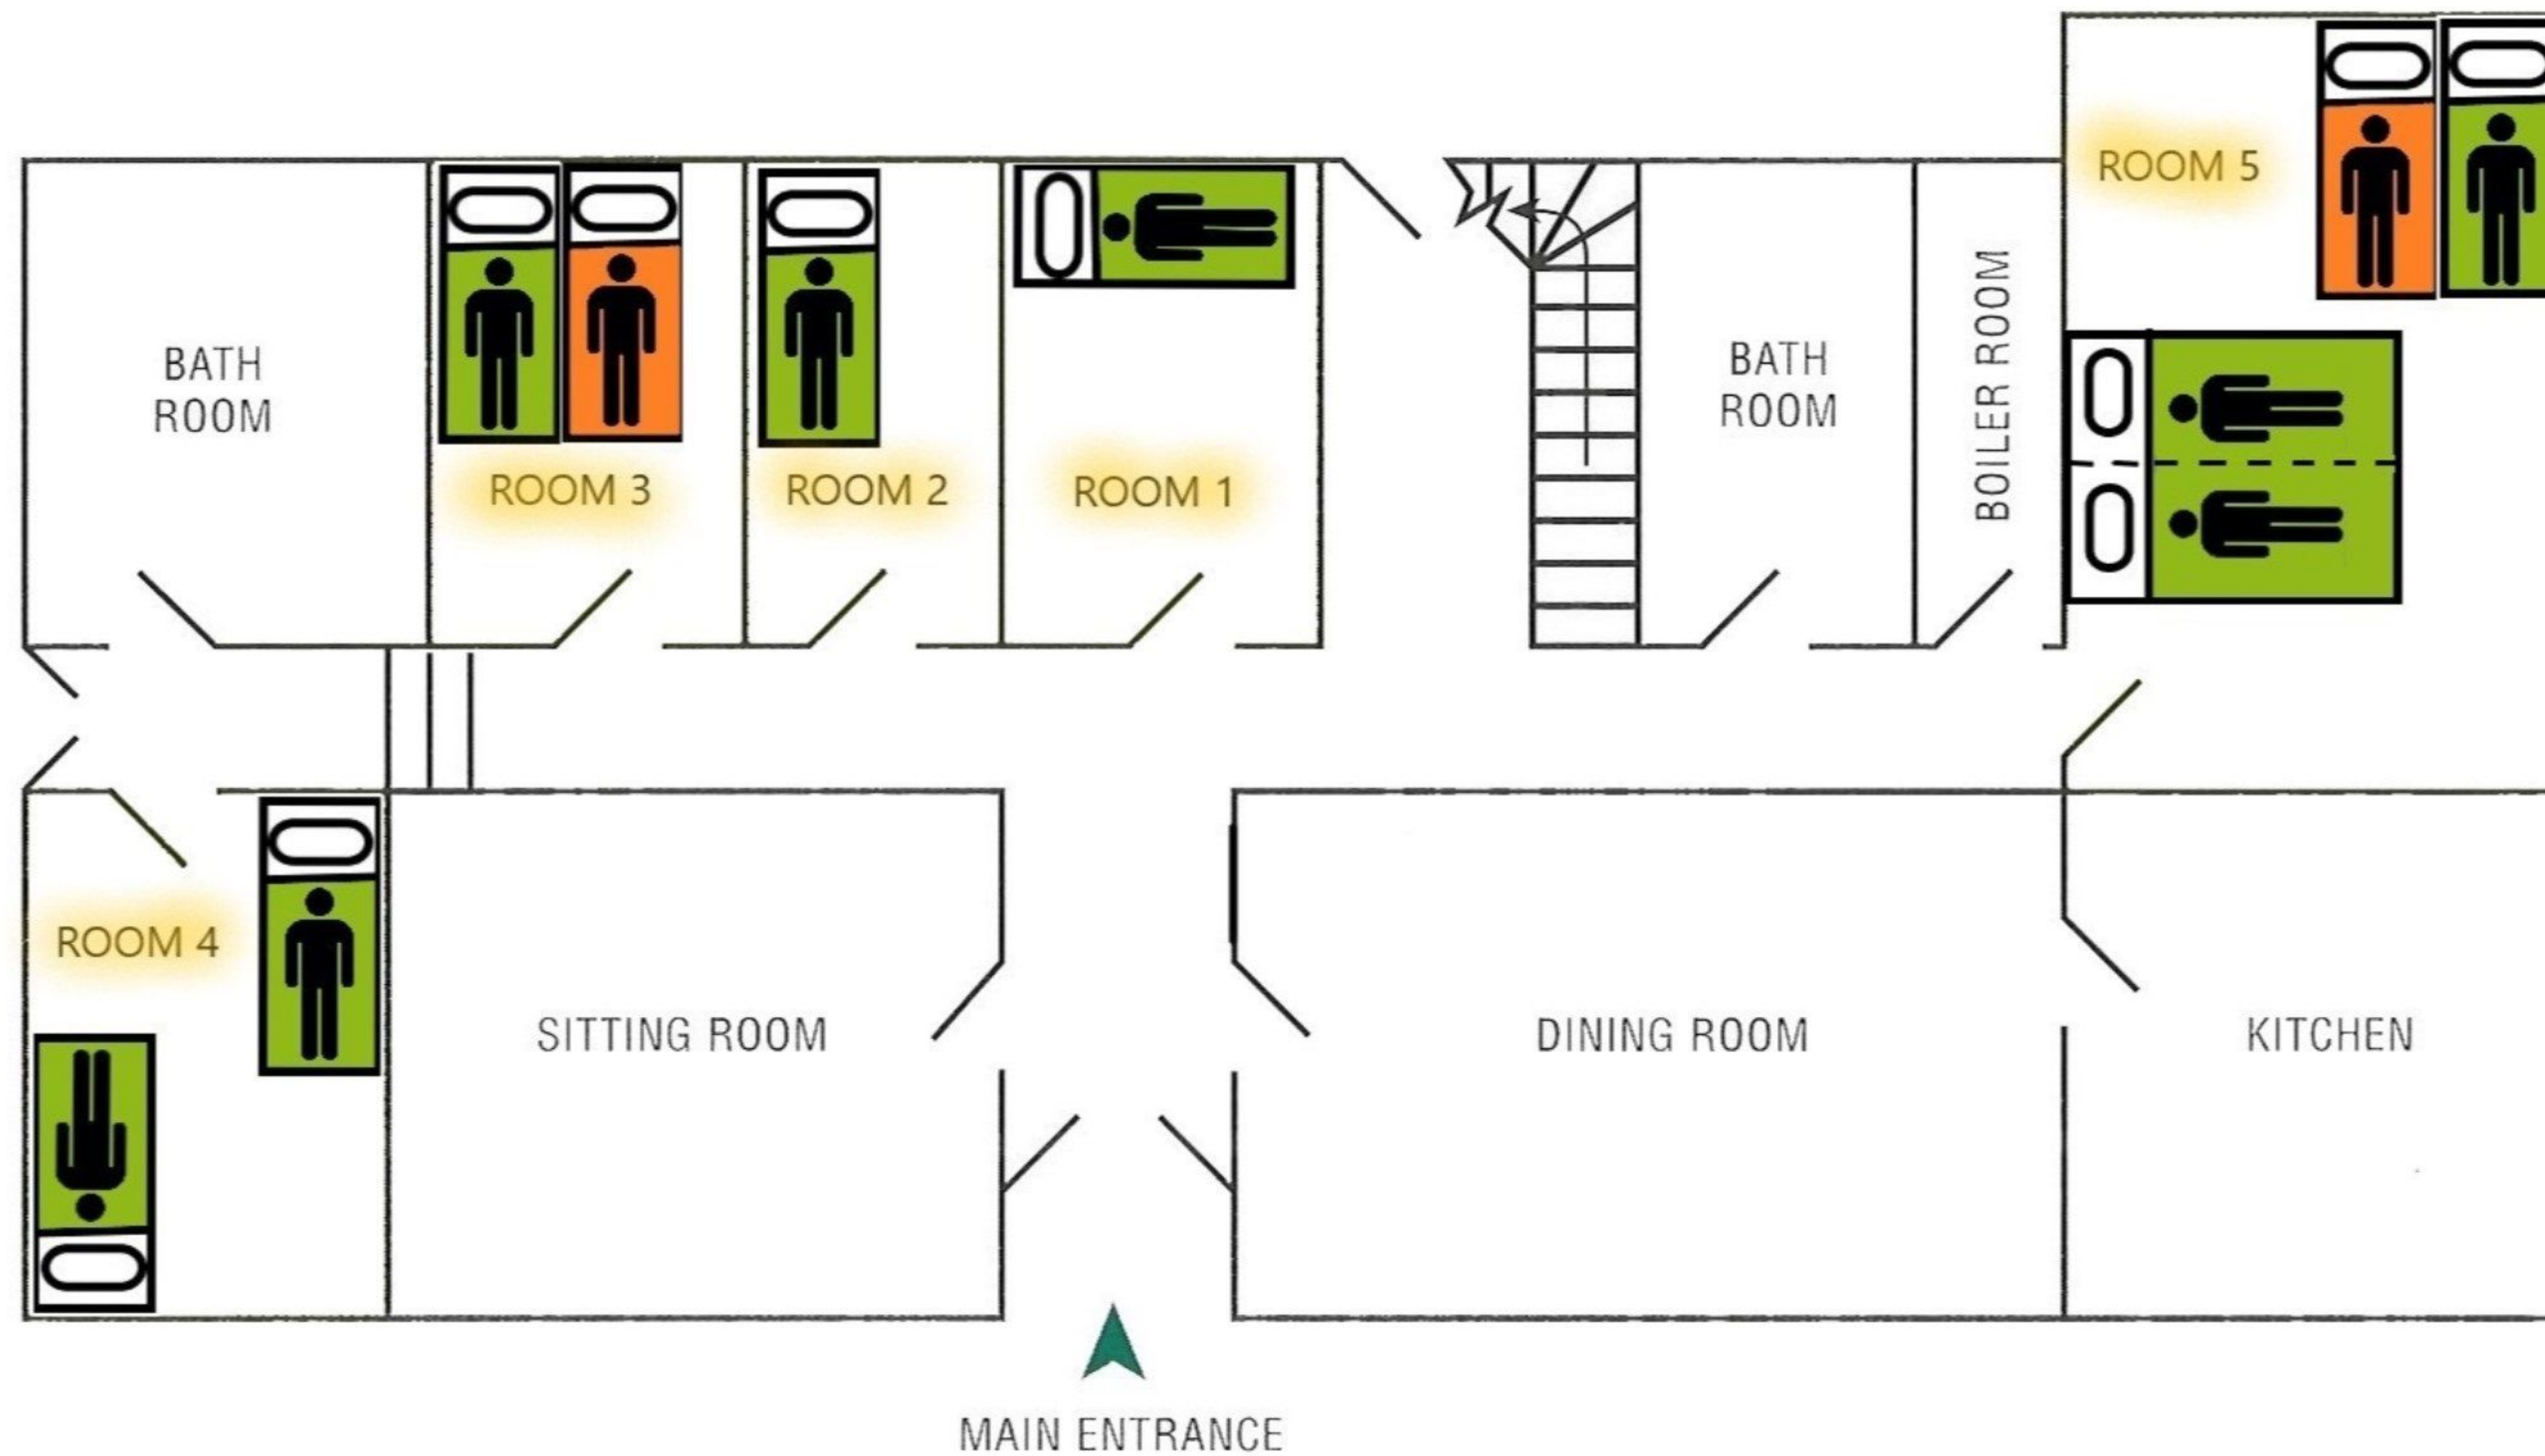

FIRST FLOOR

THE OLD STABLE

11 bedrooms
 12 single beds
 2 double/twin options
 4 extra beds if required
 sleeps max. 20 guests

GROUND FLOOR

 16 Beds

 4 Extra Beds