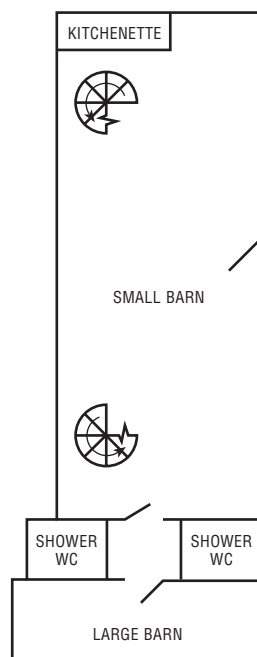

Accommodation in the Old Stable and the Small Barn

Old Stable first floor

The Old Stable has eleven bedrooms accommodating up to nineteen people.

There are six single and five twin bedrooms. Three of the twin rooms can be converted to triple rooms.

One child's cot is available if required.

Old Stable ground floor

MAIN ENTRANCE

The Small Barn has two twin bedrooms, each of which is reached by a spiral staircase.

Small Barn ground floor

Small Barn first floor