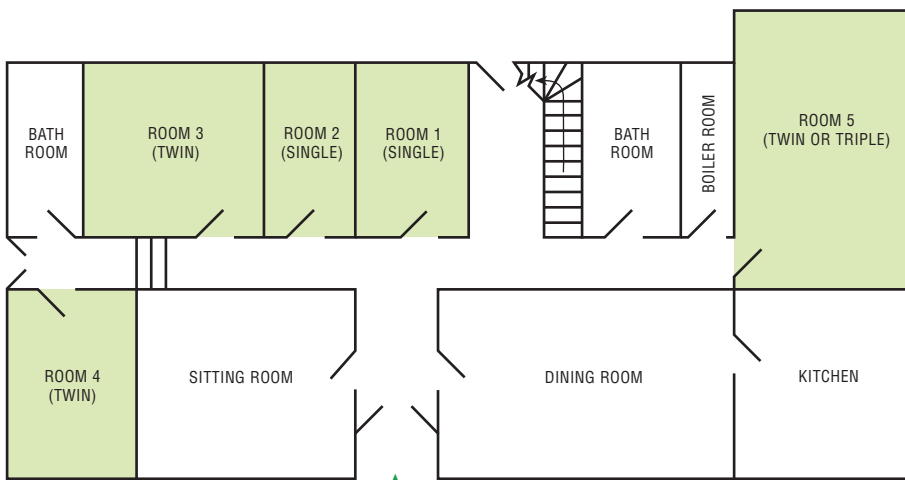

Accommodation in the Old Stable and the Small Barn

Old Stable first floor

The Old Stable has eleven bedrooms accommodating up to nineteen people.

There are six single and five twin bedrooms. Three of the twin rooms can be converted to triple rooms.

One child's cot is available if required.

Old Stable ground floor

MAIN ENTRANCE

The Small Barn has two twin bedrooms, each of which is reached by a spiral staircase.

Small Barn ground floor

Small Barn first floor