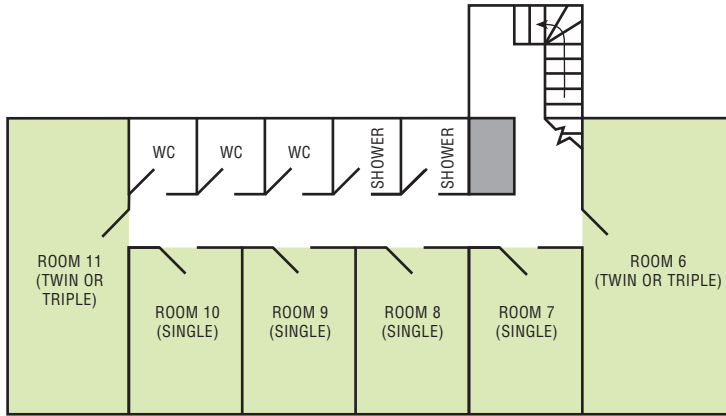

Accommodation in the Old Stable and the Small Barn

Old Stable first floor

The Old Stable has eleven bedrooms accommodating up to nineteen people.

There are six single and five twin bedrooms. Three of the twin rooms can be converted to triple rooms.

One child's cot is available if required.

Old Stable ground floor

MAIN ENTRANCE

The Small Barn has two twin bedrooms, each of which is reached by a spiral staircase.

Small Barn ground floor

Small Barn first floor