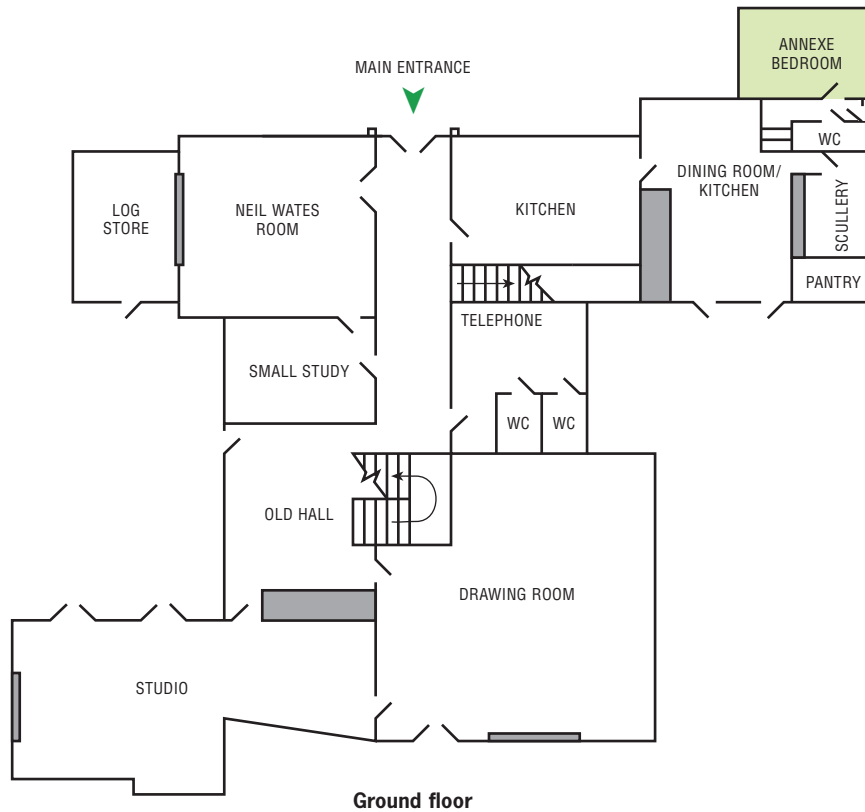

## Accommodation in Bore Place House

Bore Place House has thirteen bedrooms, accommodating up to twenty-five people in twelve twin rooms and one single room.

**Second floor**

**First floor**

**Ground floor**