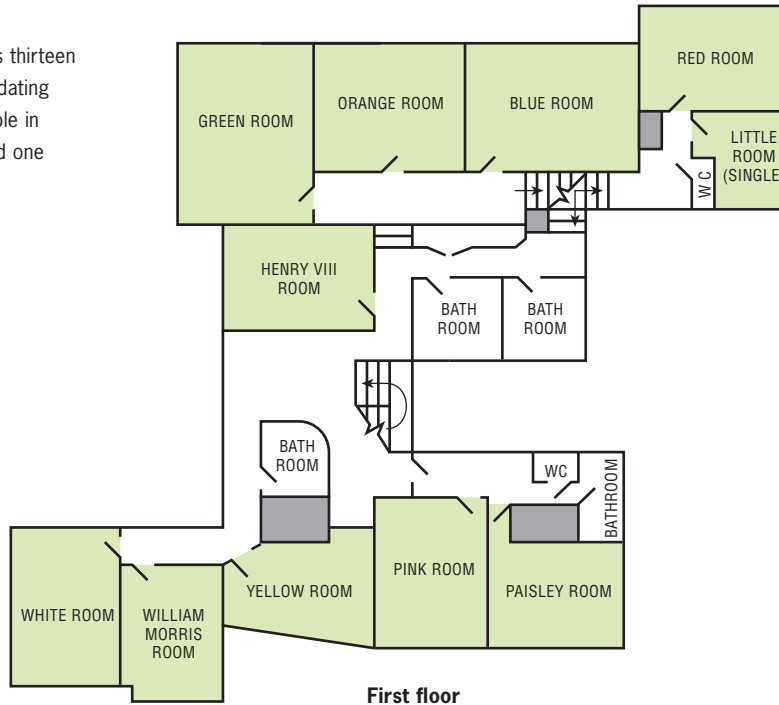

## Accommodation in Bore Place House

Bore Place House has thirteen bedrooms, accommodating up to twenty-five people in twelve twin rooms and one single room.

**Second floor**

**First floor**

**Ground floor**