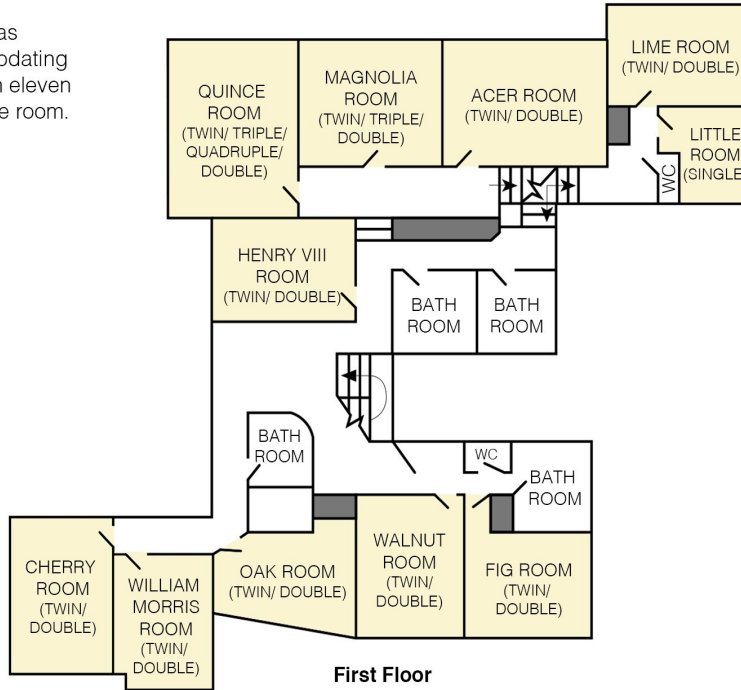

Accommodation in Bore Place House

Bore Place House has twelve bedrooms, accommodating up to twenty-five people in eleven twin rooms and one single room.

Second Floor

First Floor

★ Wireless Access Points

Ground Floor