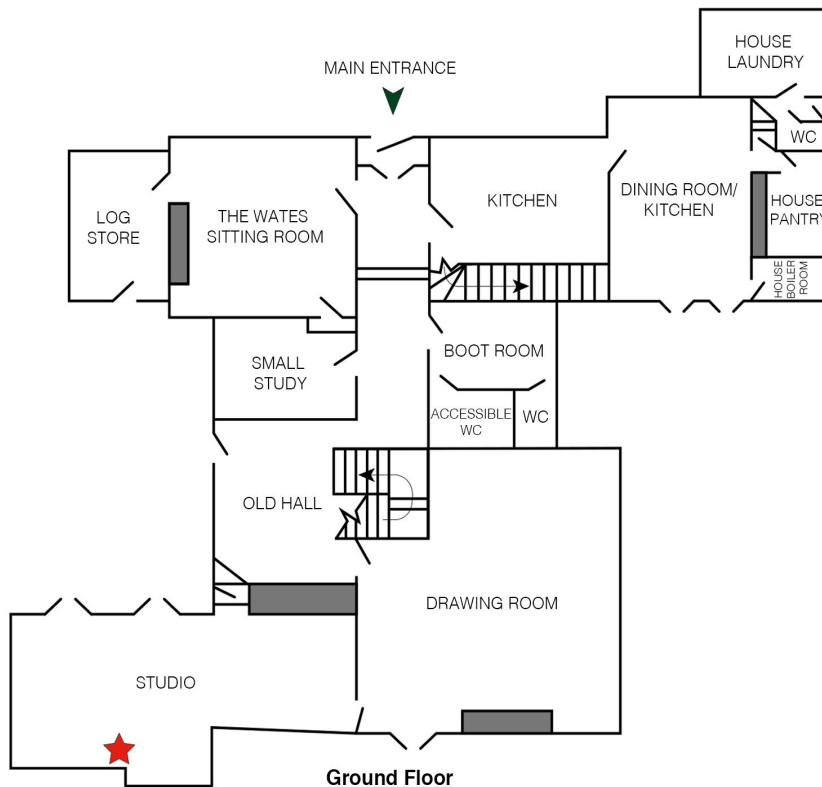

Accommodation in Bore Place House

Bore Place House has twelve bedrooms, accommodating up to twenty-five people in eleven twin rooms and one single room.

Second Floor

First Floor

★ Wireless Access Points

Ground Floor